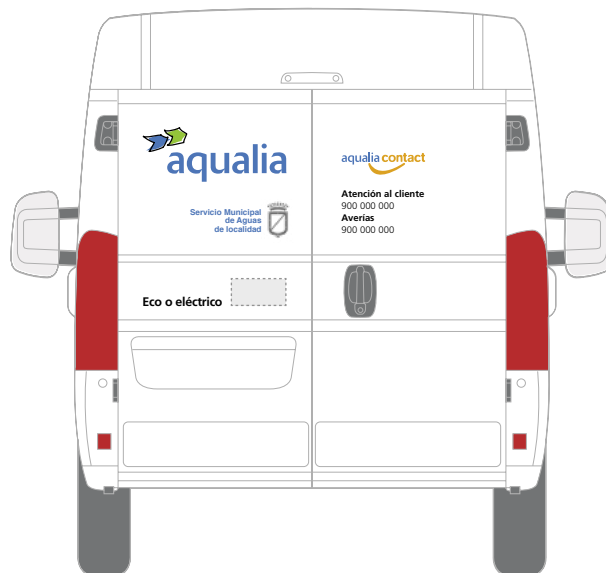

Large van
CUSTOMIZED 2

Example: Jumper L2H2