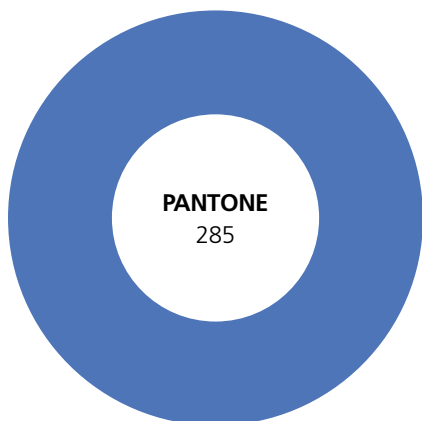

Vehicles - Remarks

For the lettering of Aqualia's company vehicles, the attached material must be used, whose logos have the precise size, proportions and CMYK colour.

The font used for any text appearing on the lettering will be Frutiger.

A downloadable zip file is available at the bottom of this page, which includes all the necessary files for the lettering of the vehicles, which must be adapted to the appropriate measurements.

The support will preferably be cut vinyl. The image references on the following pages of this PDF must be respected, depending on the vehicle model. **The measurements given in this manual are indicative, the supplier will adjust them precisely, according to his criteria.**

If it is not possible to print in CMYK colour, other colour references are as follows:

FOUR-COLOUR

c89 m43 y0 k0

RAL

RAL 5015

LG vinyl

LC6756-G