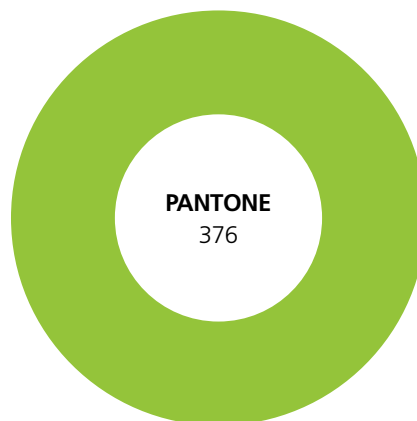

If it is not possible to print in CMYK colour, other colour references are as follows:

**FOUR-COLOUR**

c89 m43 y0 k0

**RAL**

RAL 5015

**LG vinyl**

LC6756-G

**FOUR-COLOUR**