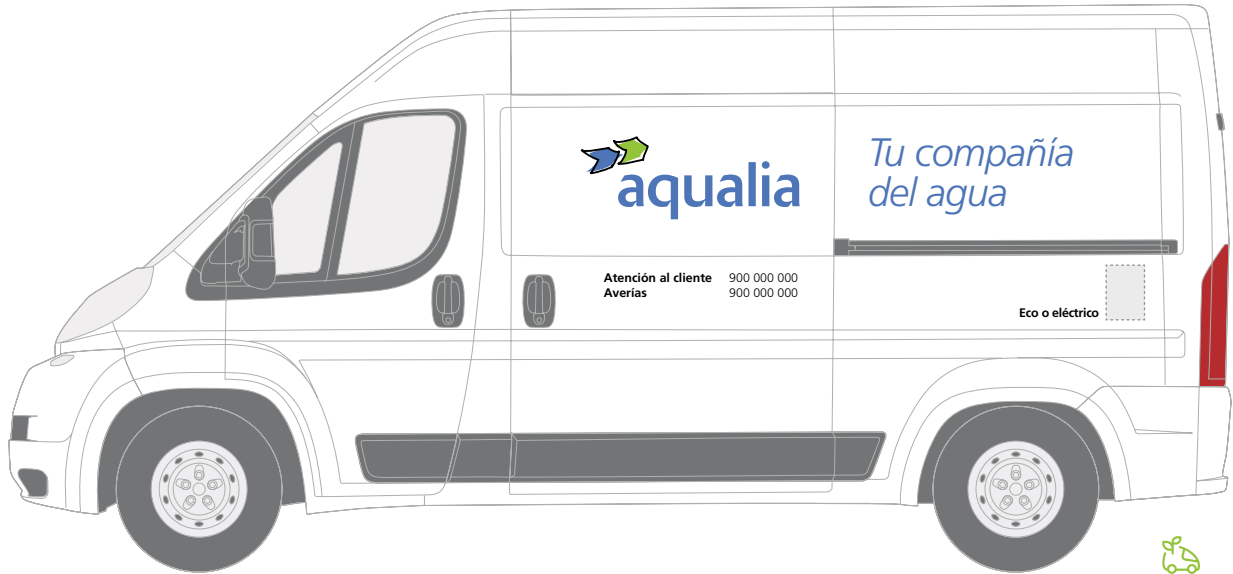

Medium Van  
**CUSTOMIZED 2**

Example: Nissan e-NV200

Large van  
**GENERIC**

Example: Jumper L2H2

Large van  
**CUSTOMIZED 1**

Example: Jumper L2H2

17 cm

25 cm